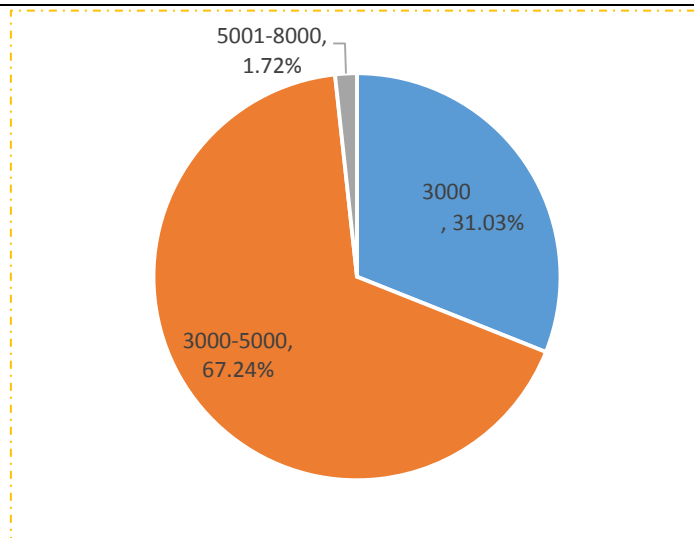

0.00% 2.00% 4.00% 6.00% 8.00% 10.00% 12.00% 14.00% 16.00% 18.00%

/

湖南理工职业技术学院

HUNAN VOCATIONAL INSTITUTE OF TECHNOLOGY

o

湖南理工职业技术学院

HUNAN VOCATIONAL INSTITUTE OF TECHNOLOGY